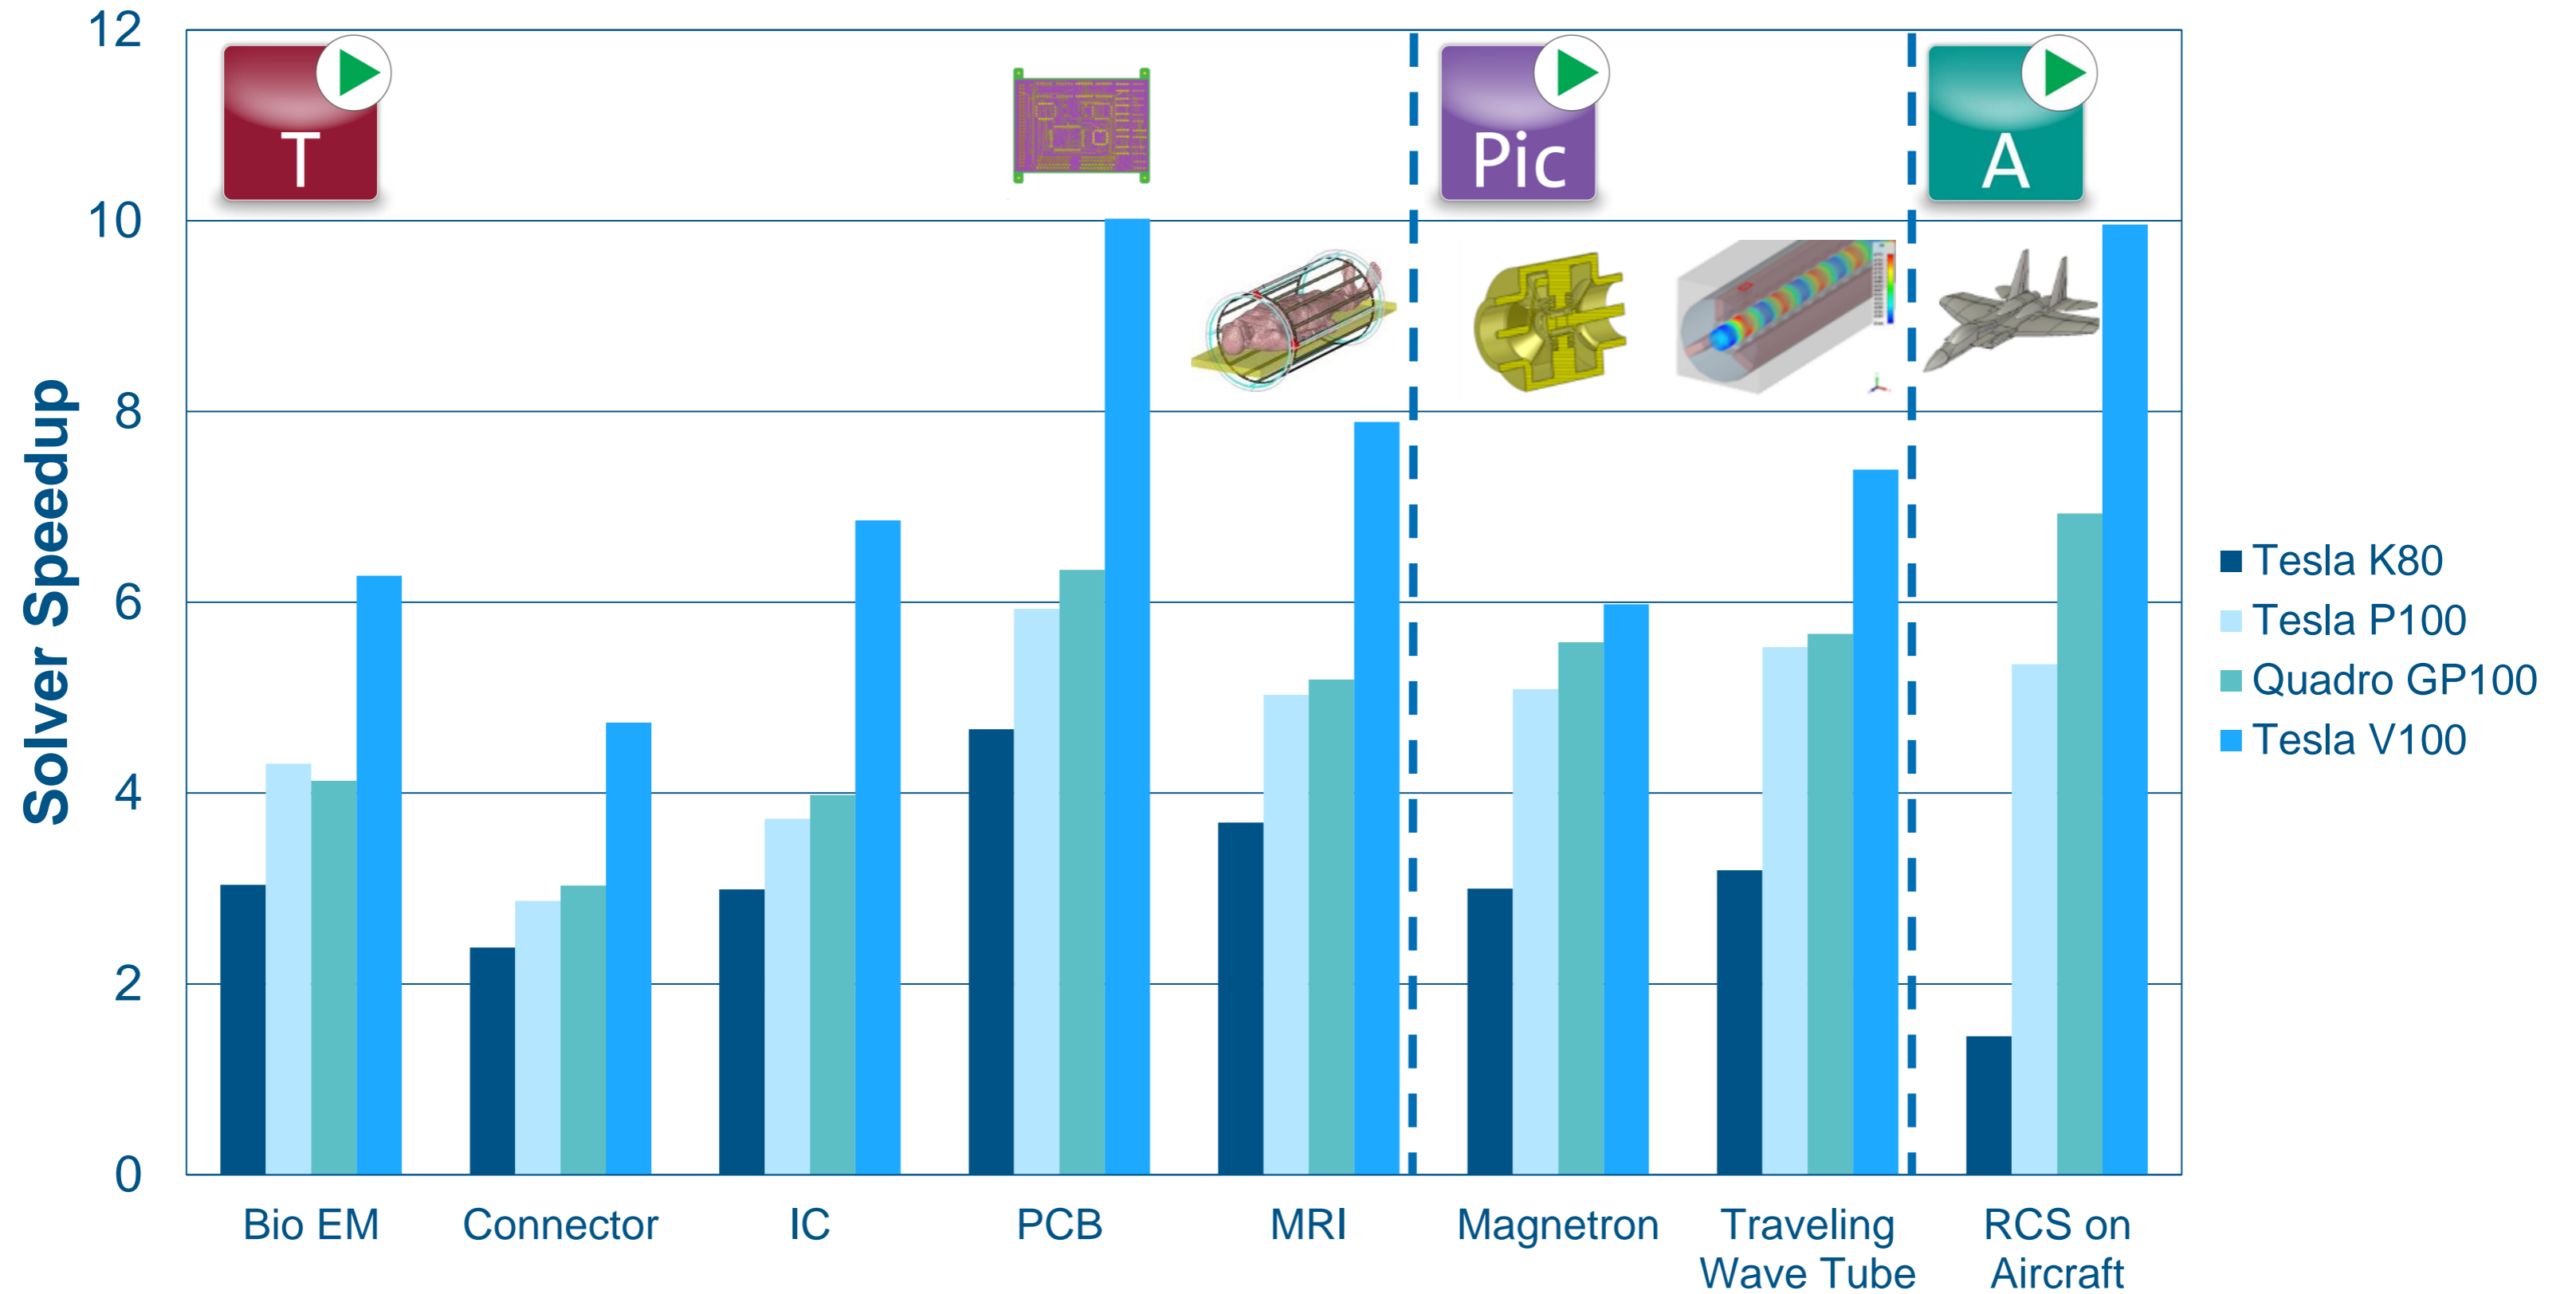

GPU Computing Performance Benchmarks

Benchmarks performed with CST STUDIO SUITE 2018. Reference system for speedup calculation: dual Xeon Gold 6148 (2x20 cores, 2.4 GHz).