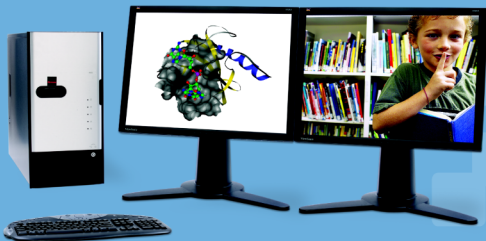

Experience Lightning Without The ThunderSM

▶ **WhisperStation-Pro™**

1 TERAFLIP IN A COOL, FAST, RELIABLE PLATFORM!

Whether it's Wall Street, Main Street or Your Street, Microway's new Nvidia-powered WhisperStation-Pro is energy-efficient, designed for superior performance, and best of all - QUIET.

Originally designed for a group of power hungry, demanding engineers in the automotive industry, WhisperStation-Pro incorporates two AMD® Opteron™ or Intel® Xeon® quad-core processors and high-efficiency power supplies. Ultra-quiet fans and internal sound-proofing produce a powerful, but silent, computational platform.

WhisperStation-Pro configured with one Quad core processor, 4 GB high speed memory, 250 GB drive, dual-GigE, NVIDIA® Quadro™ FX570 graphics and 20" LCD – **starts at \$1995.**

You can have it configured to your exact needs with NVIDIA GeForce® or Quadro graphics adapters (including SLI®), NVIDIA Tesla™ GPU, any Linux distribution, or Windows® dual-boot. Also, there is plenty of room for RAID storage expansion. From a home based workstation for financial wizards, to a superior gaming or design station, WhisperStation-Pro fits the bill and your budget.